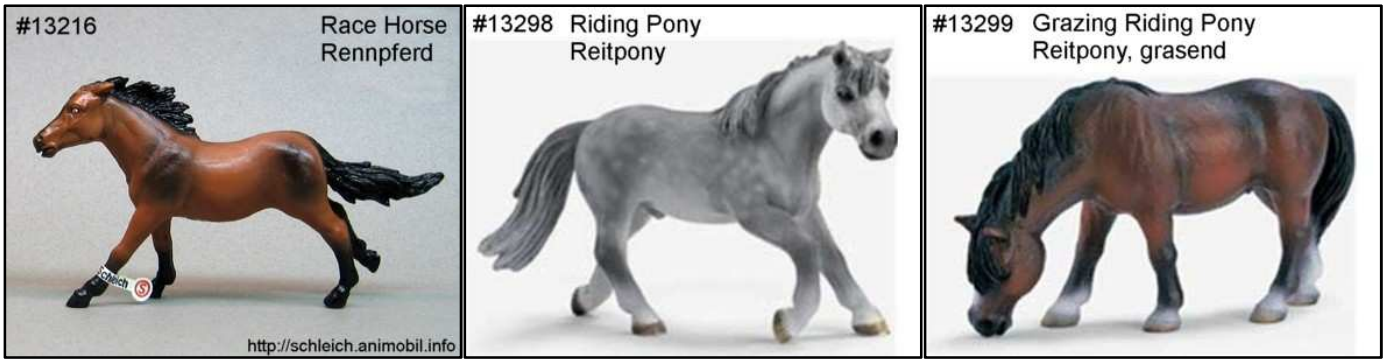

Riding Pony